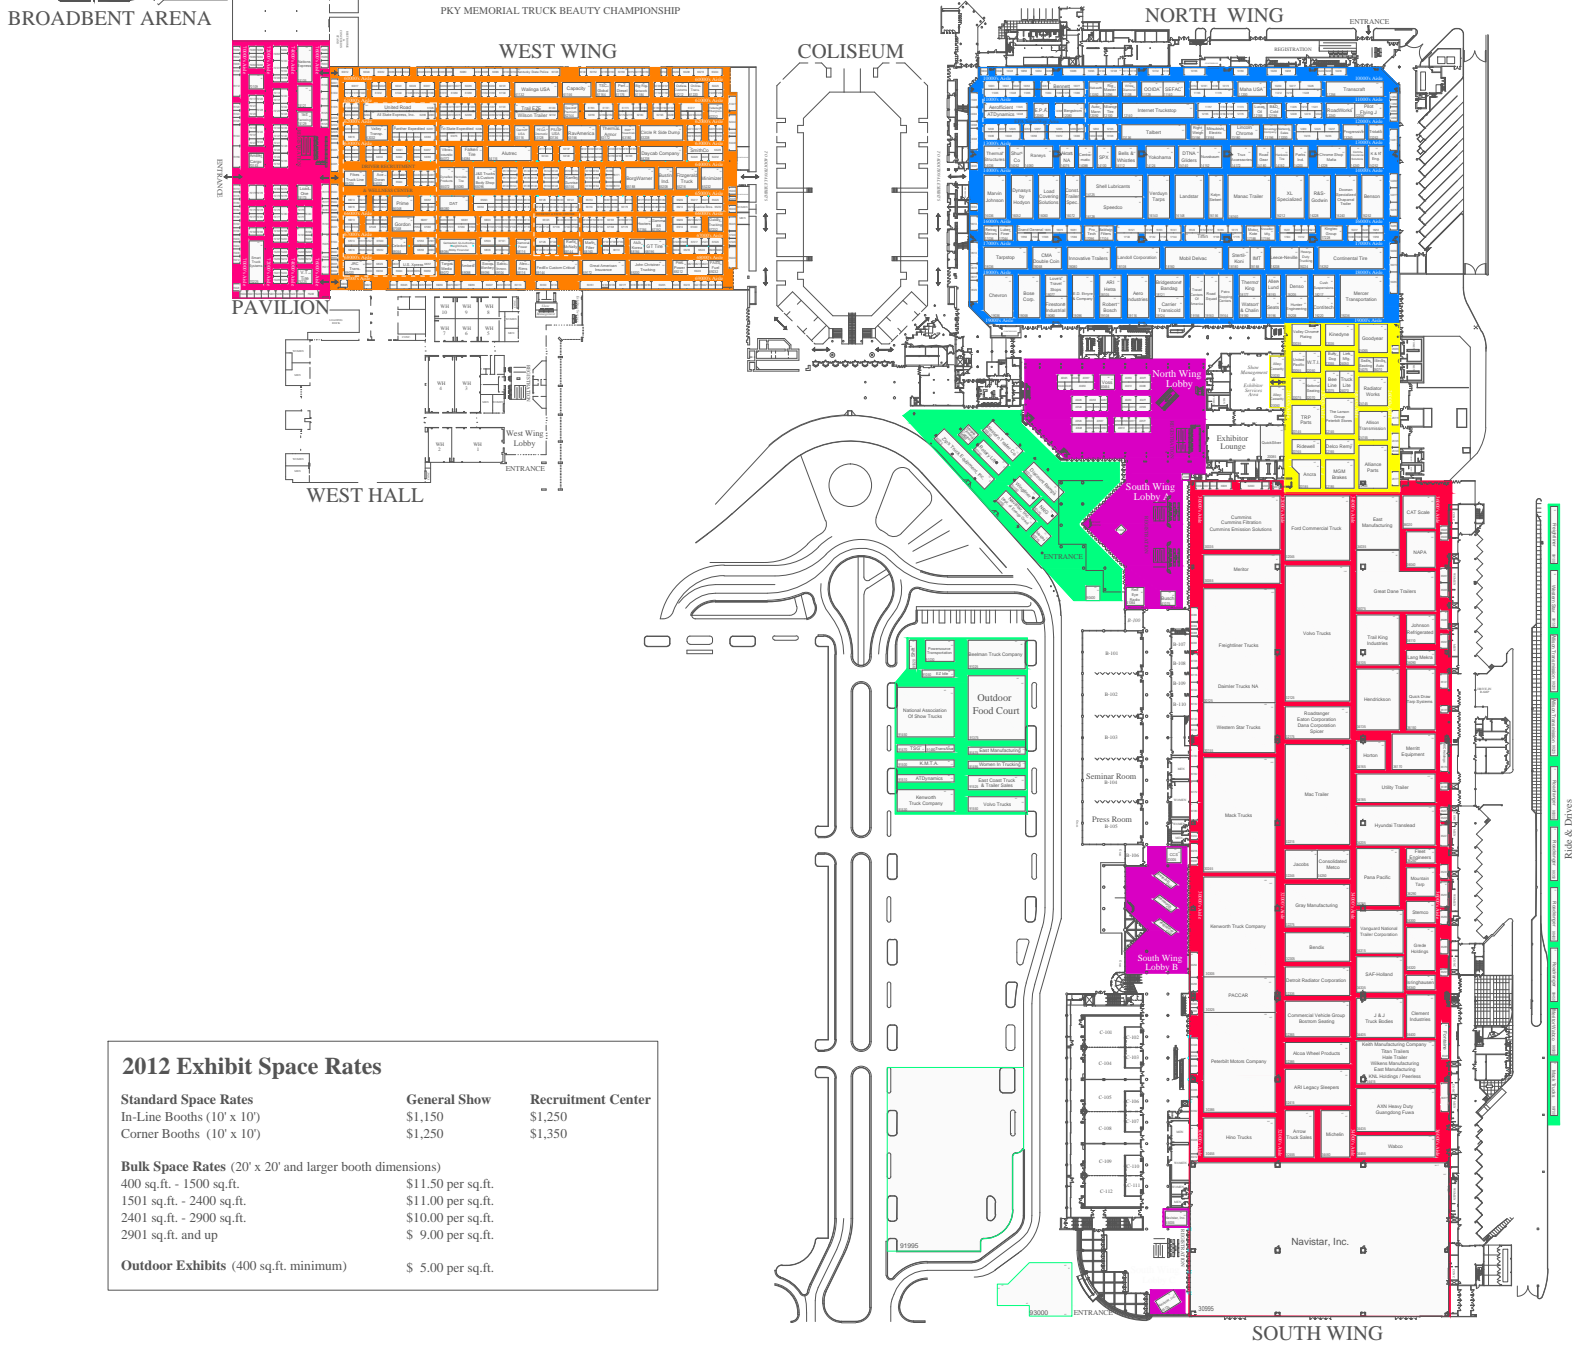

2012 MID-AMERICA TRUCKING SHOW

KENTUCKY EXPOSITION CENTER

LOUISVILLE, KENTUCKY

March 22nd - March 24th

2012 Exhibit Space Rates		
Standard Space Rates	General Show	Recruitment Center
In-Line Booths (10' x 10')	\$1,150	\$1,250
Corner Booths (10' x 10')	\$1,250	\$1,350
Bulk Space Rates (20' x 20' and larger booth dimensions)		
400 sq.ft. - 1500 sq.ft.	\$11.50 per sq.ft.	
1501 sq.ft. - 2400 sq.ft.	\$11.00 per sq.ft.	
2401 sq.ft. - 2900 sq.ft.	\$10.00 per sq.ft.	
2901 sq.ft. and up	\$ 9.00 per sq.ft.	
Outdoor Exhibits (400 sq.ft. minimum)	\$ 5.00 per sq.ft.	